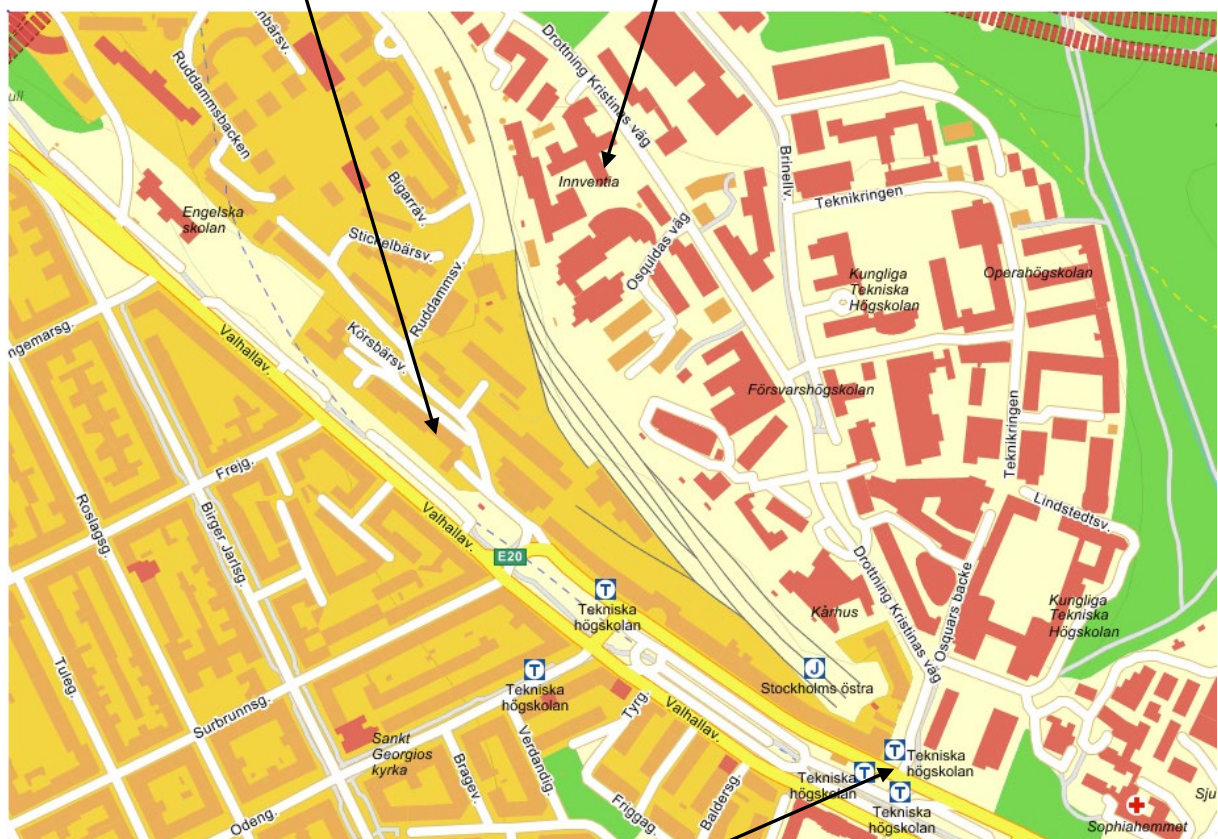

How to find Solar Keymark meeting place in STOCKHOLM March 2019

26th Solar Keymark meeting will take place in auditorium at RISE, located at: Drottning Kristinas väg 61, Stockholm.

Please note RISE is situated at many addresses on the street Drottning Kristinas väg.

Buy a card at the "SL-center" in the basement at the central station or at one of the shops "Pressbyran". See www.sl.se for more information. To reach the meeting place at RISE Innventia, at Drottning Kristinas väg 61 by subway from the central station; take the red line towards: Mörby Centrum. Exit at subway station: TEKNISKA HÖGSKOLAN. Exit from subway station towards TEKNISKA HÖGSKOLAN.

How to find Solar Keymark meeting place in STOCKHOLM March 2019

Map of center of Stockholm:

Meeting place Drottning Kristinas väg 61

Elite Hotel Arcadia

Meeting place Drottning Kristinas väg 61

Subway station